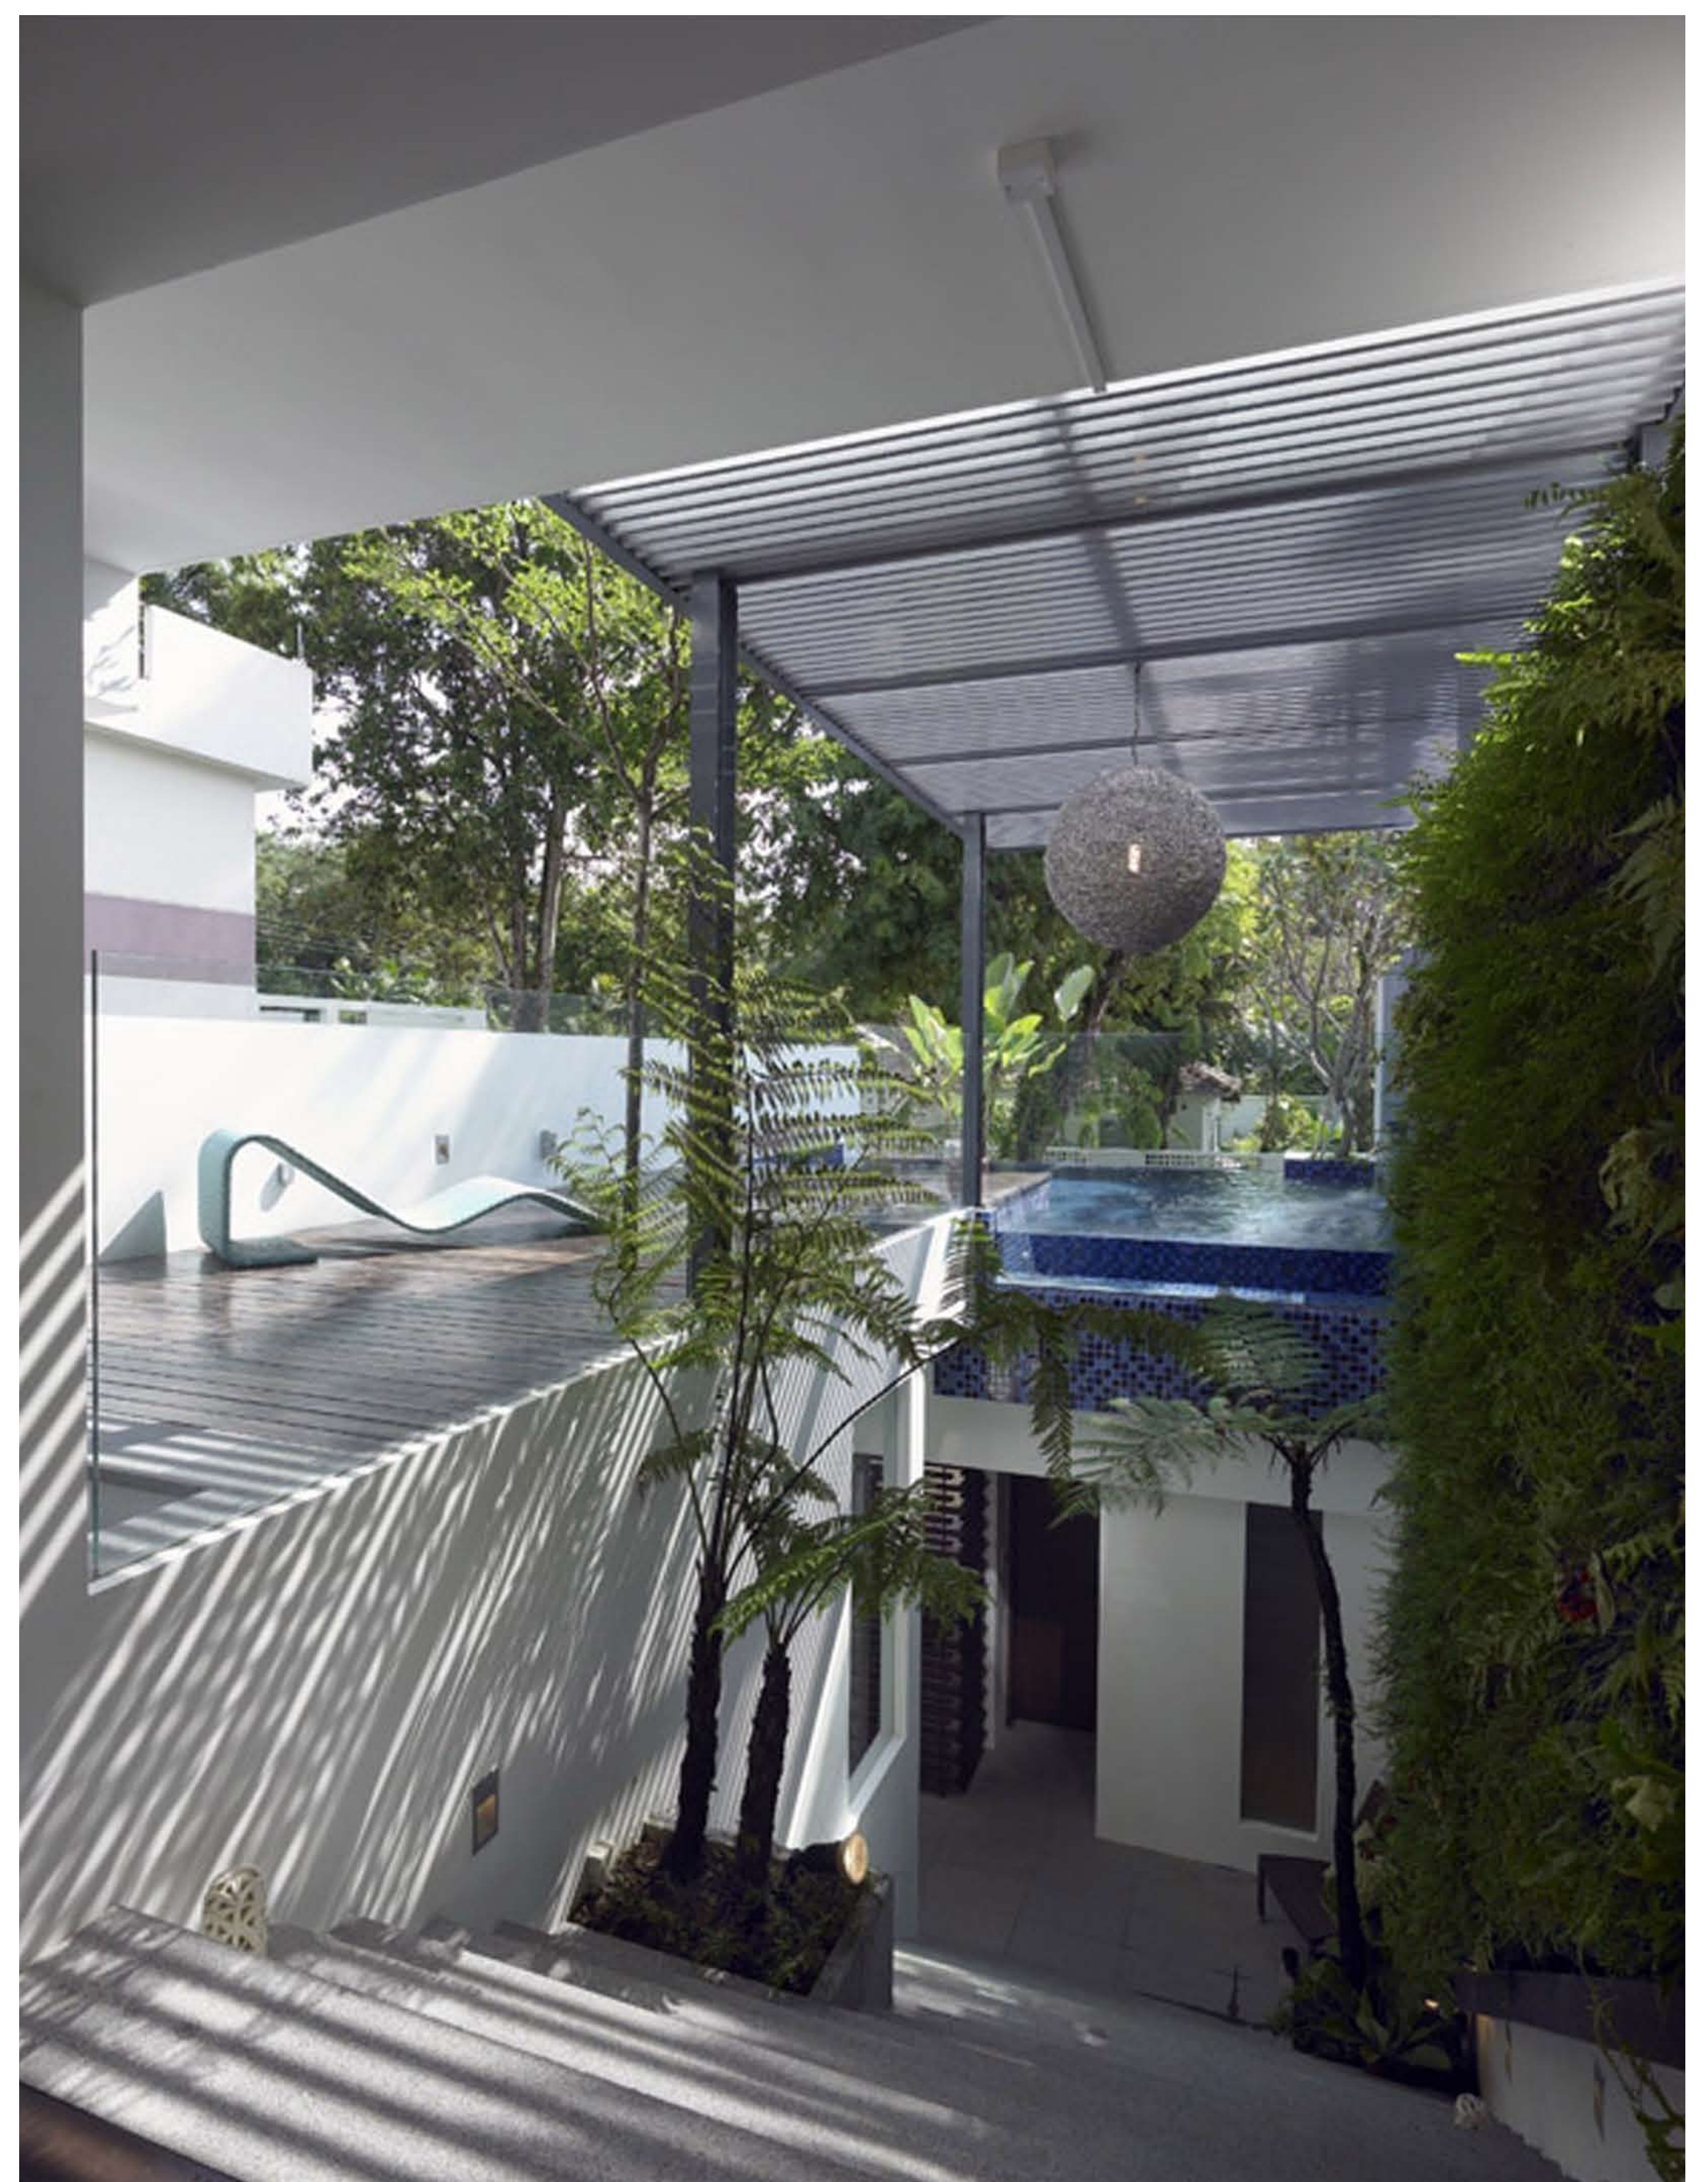

Recent projects include: a three-storey single unit of semi-detached dwelling house with a swimming pool and lift at 35 Princess of Wales Road; a two-storey single detached dwelling house with a swimming pool, basement and attic at 4 Kheam Hock Road and the erection of eight units of three storey town house with a swimming pool on the second floor at 6, 8 & 10 Meng Suan Road.